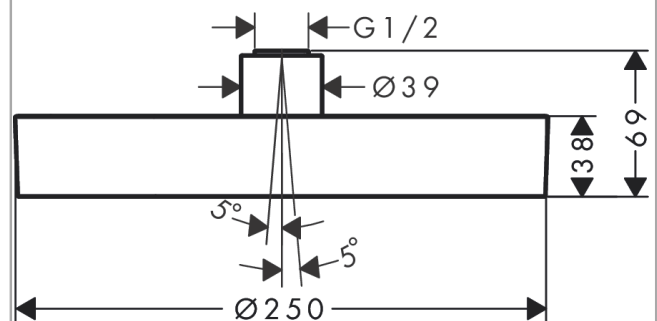

Rainfinity

Overhead shower 250 1jet

Surfaces: **Chrome** Article Number: **26228000**

Description

product features

- shower head size: 250 mm
- spray type: PowderRain
- ball-joint: overhead shower angle (2 x 5°) adjustable
- frame: metal
- material spray disc: aluminium
- spray disc surface: graphite
- maximum flow rate at 3 bar: 16 l/min
- flow rate PowderRain spray (at 3 bar): 16 l/min
- minimum flow pressure: 1 bar
- overhead shower removable for cleaning
- installation: ceiling or wall
- connection thread G 1/2
- connection dimension: DN15

Technology

Design awards

reddot award 2019
best of the best

Product image

Scale drawing