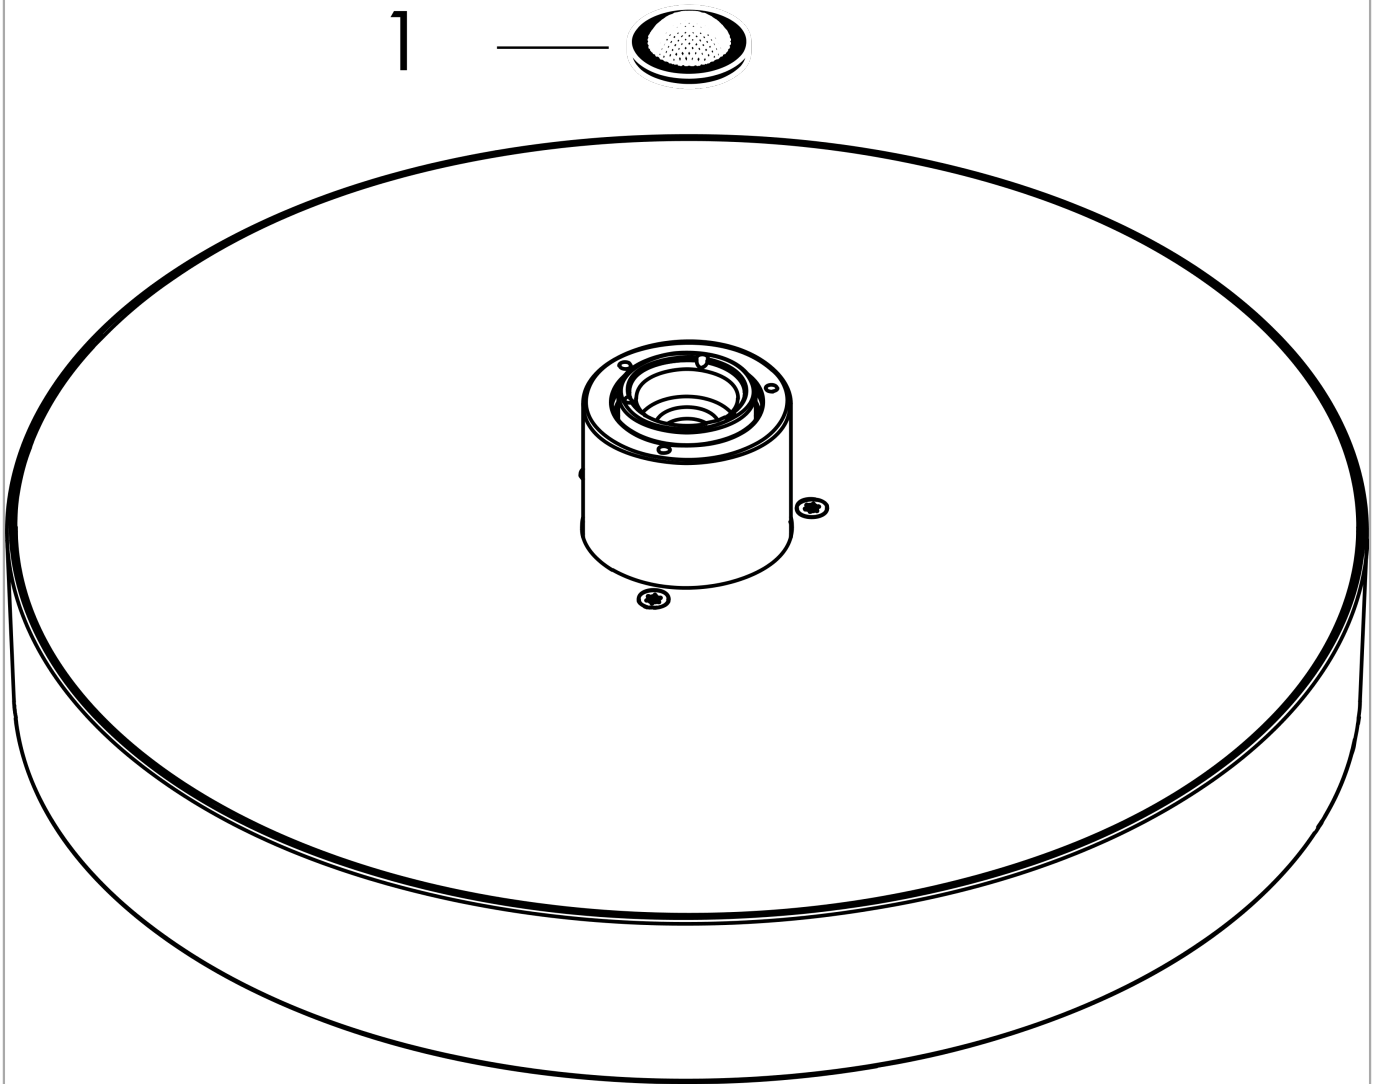

##### product features

- shower head size: 250 mm
- spray type: PowderRain
- ball-joint: overhead shower angle (2 x 5°) adjustable
- frame: metal
- material spray disc: aluminium
- spray disc surface: graphite
- maximum flow rate at 3 bar: 16 l/min
- flow rate PowderRain spray (at 3 bar): 16 l/min
- minimum flow pressure: 1 bar
- overhead shower removable for cleaning
- installation: ceiling or wall
- connection thread G 1/2
- connection dimension: DN15

#### Scale drawing

**Rainfinity**  
**Overhead shower 250 1jet**  
 Surfaces: **Chrome**    Article Number: **26228000**

### Flowchart

The consumption was measured in combination with the appropriate fittings (thermostat/mixer/in-wall valve) to reflect actual application in practice.

Rainfinity  
Overhead shower 250 1jet  
Surfaces: **Chrome** Article Number: **26228000**

## Exploded Drawing

Year of production: >07/19

**Rainfinity**  
**Overhead shower 250 1jet**  
 Surfaces: **Chrome**    Article Number: **26228000**