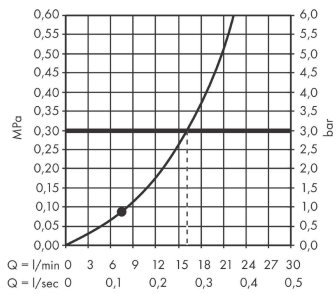

Rainfinity
Overhead shower 250 1jet
Surfaces: **Chrome**   Article Number: **26228000**

Flowchart

The consumption was measured in combination with the appropriate fittings (thermostat/mixer/in-wall valve) to reflect actual application in practice.